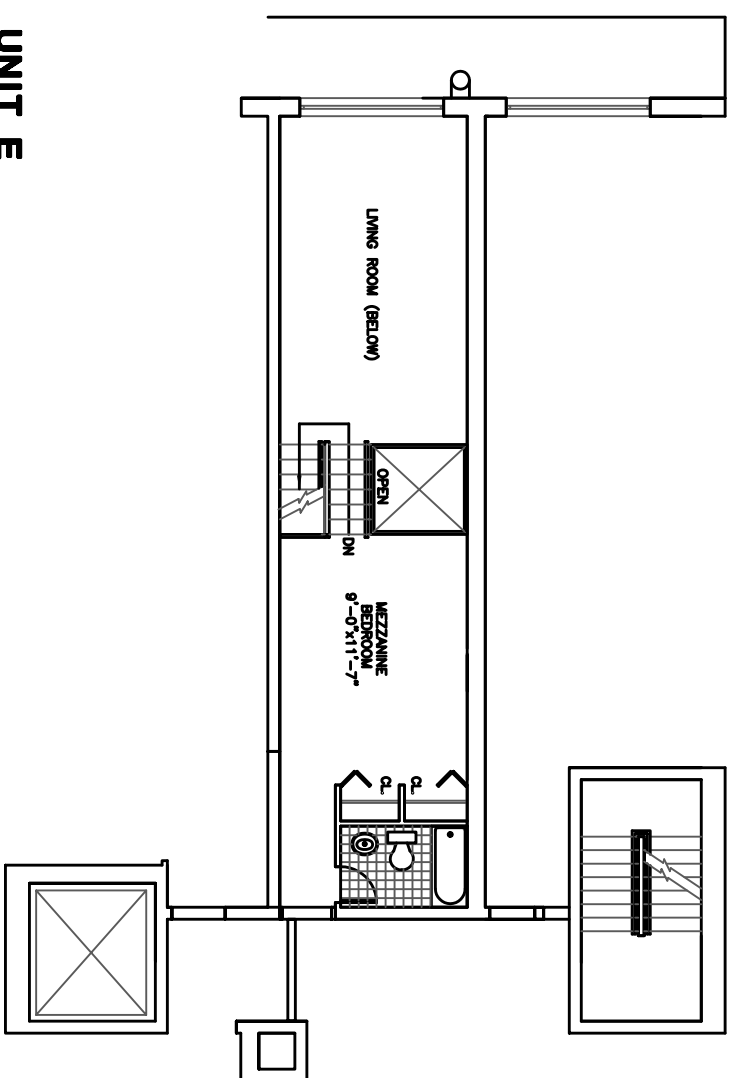

UNIT E
327 EAST 34TH STREET, 3RD FL. (LOWER LEVEL)

UNIT E
327 EAST 34TH STREET, 3RD FL. MEZZINE (UPPER LEVEL)

KEY PLAN